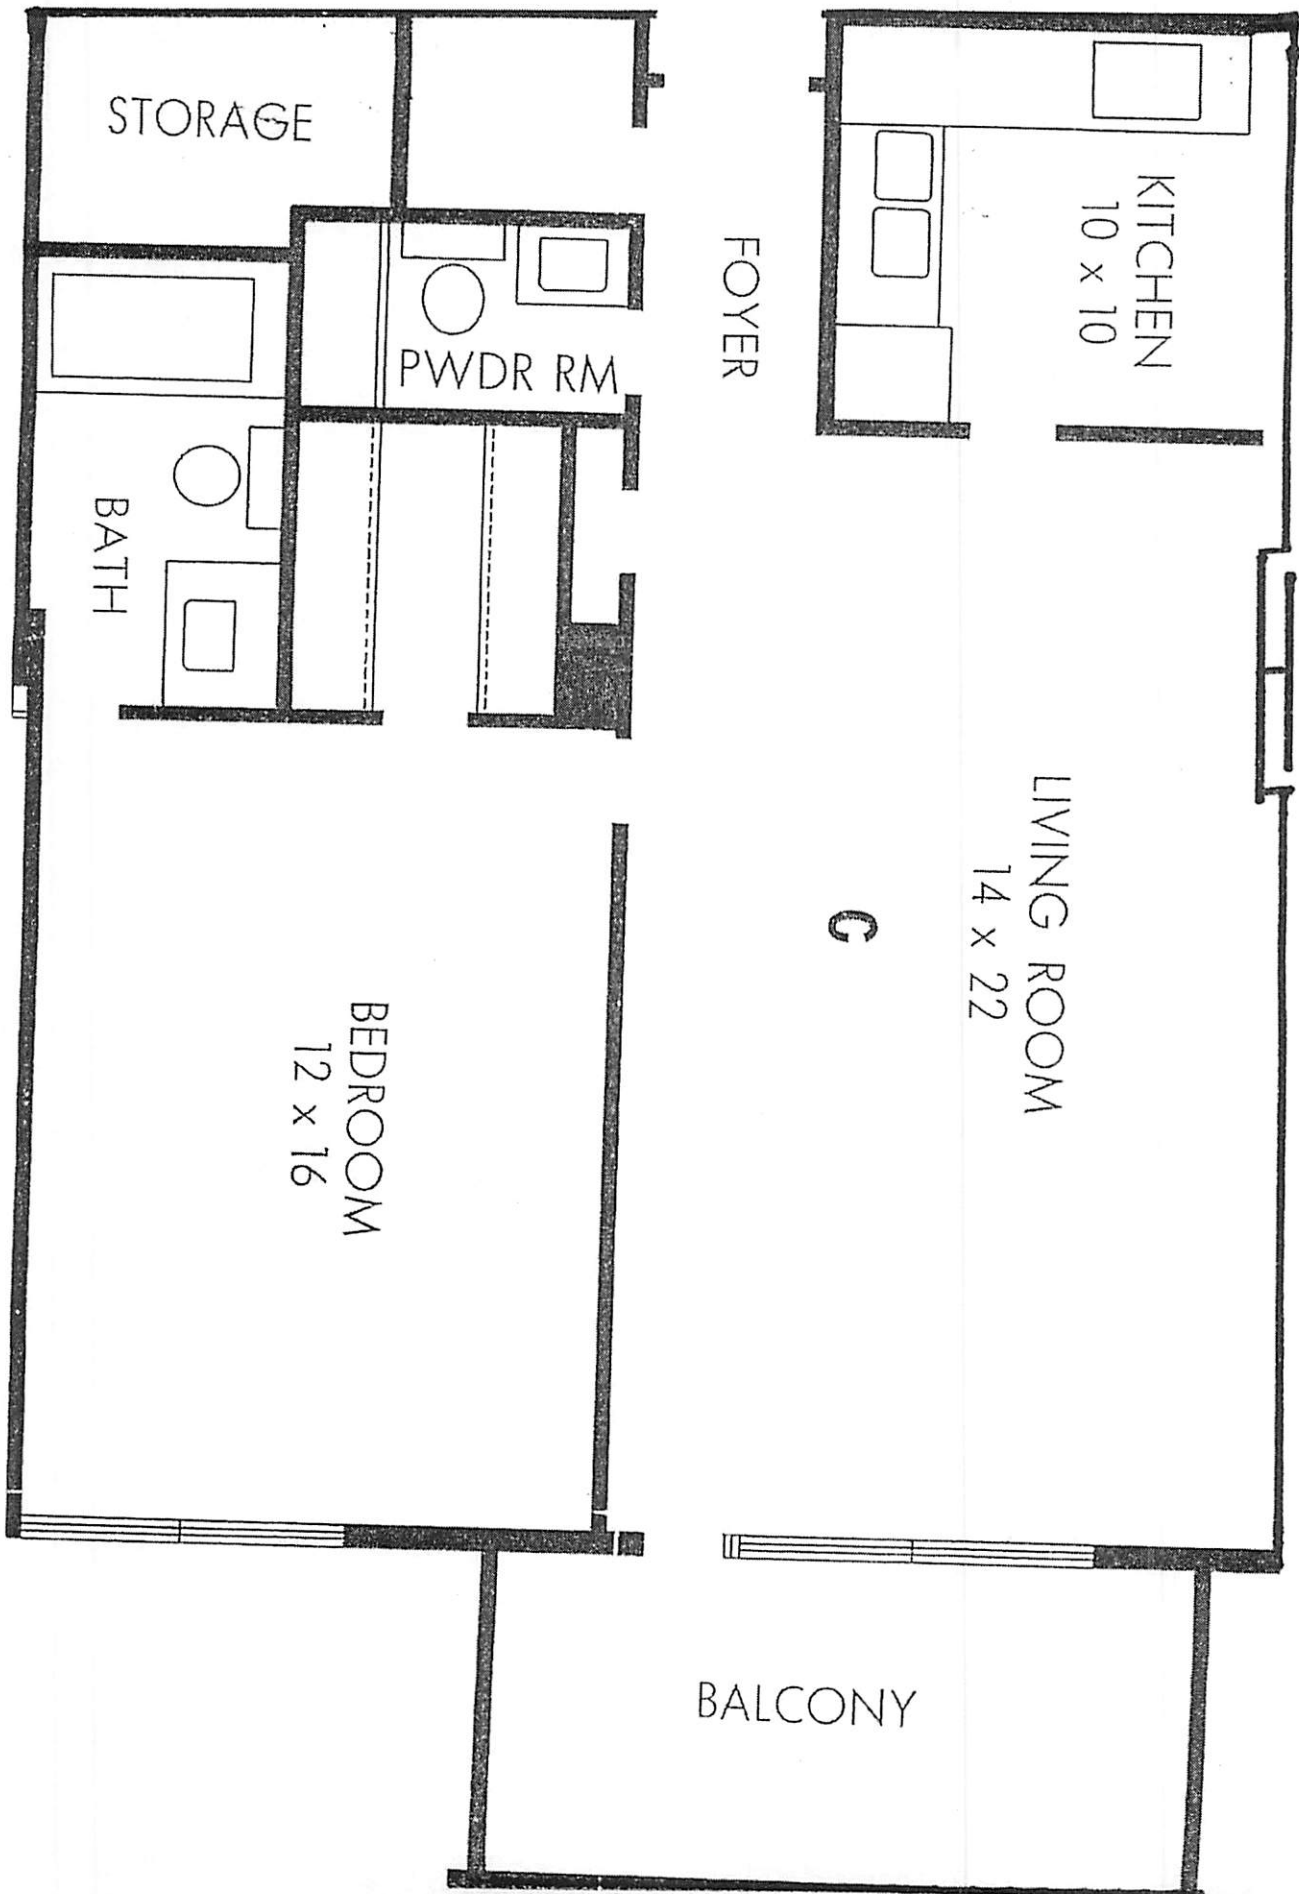

888 Intracoastal Drive, Fort Lauderdale, Florida 33304

STORAGE

BATH

PWDR RM

FOYER

BEDROOM
12 x 16

LIVING ROOM
16 x 21

B

KITCHEN
9 x 9

BALCONY

BALCONY

BEDROOM
12 x 15

LIVING ROOM
23 x 16

D

FOYER

PWDR RM

KITCHEN
8 x 10

BALCONY

LIVING ROOM
23 x 16

E

KITCHEN
7 x 11

BATH

PWDR RM

FOYER

STORAGE

BEDROOM
12 x 16

Master

Closet

BEDROOM
12 x 16

KITCHEN
7 x 11

BATH

FOYER