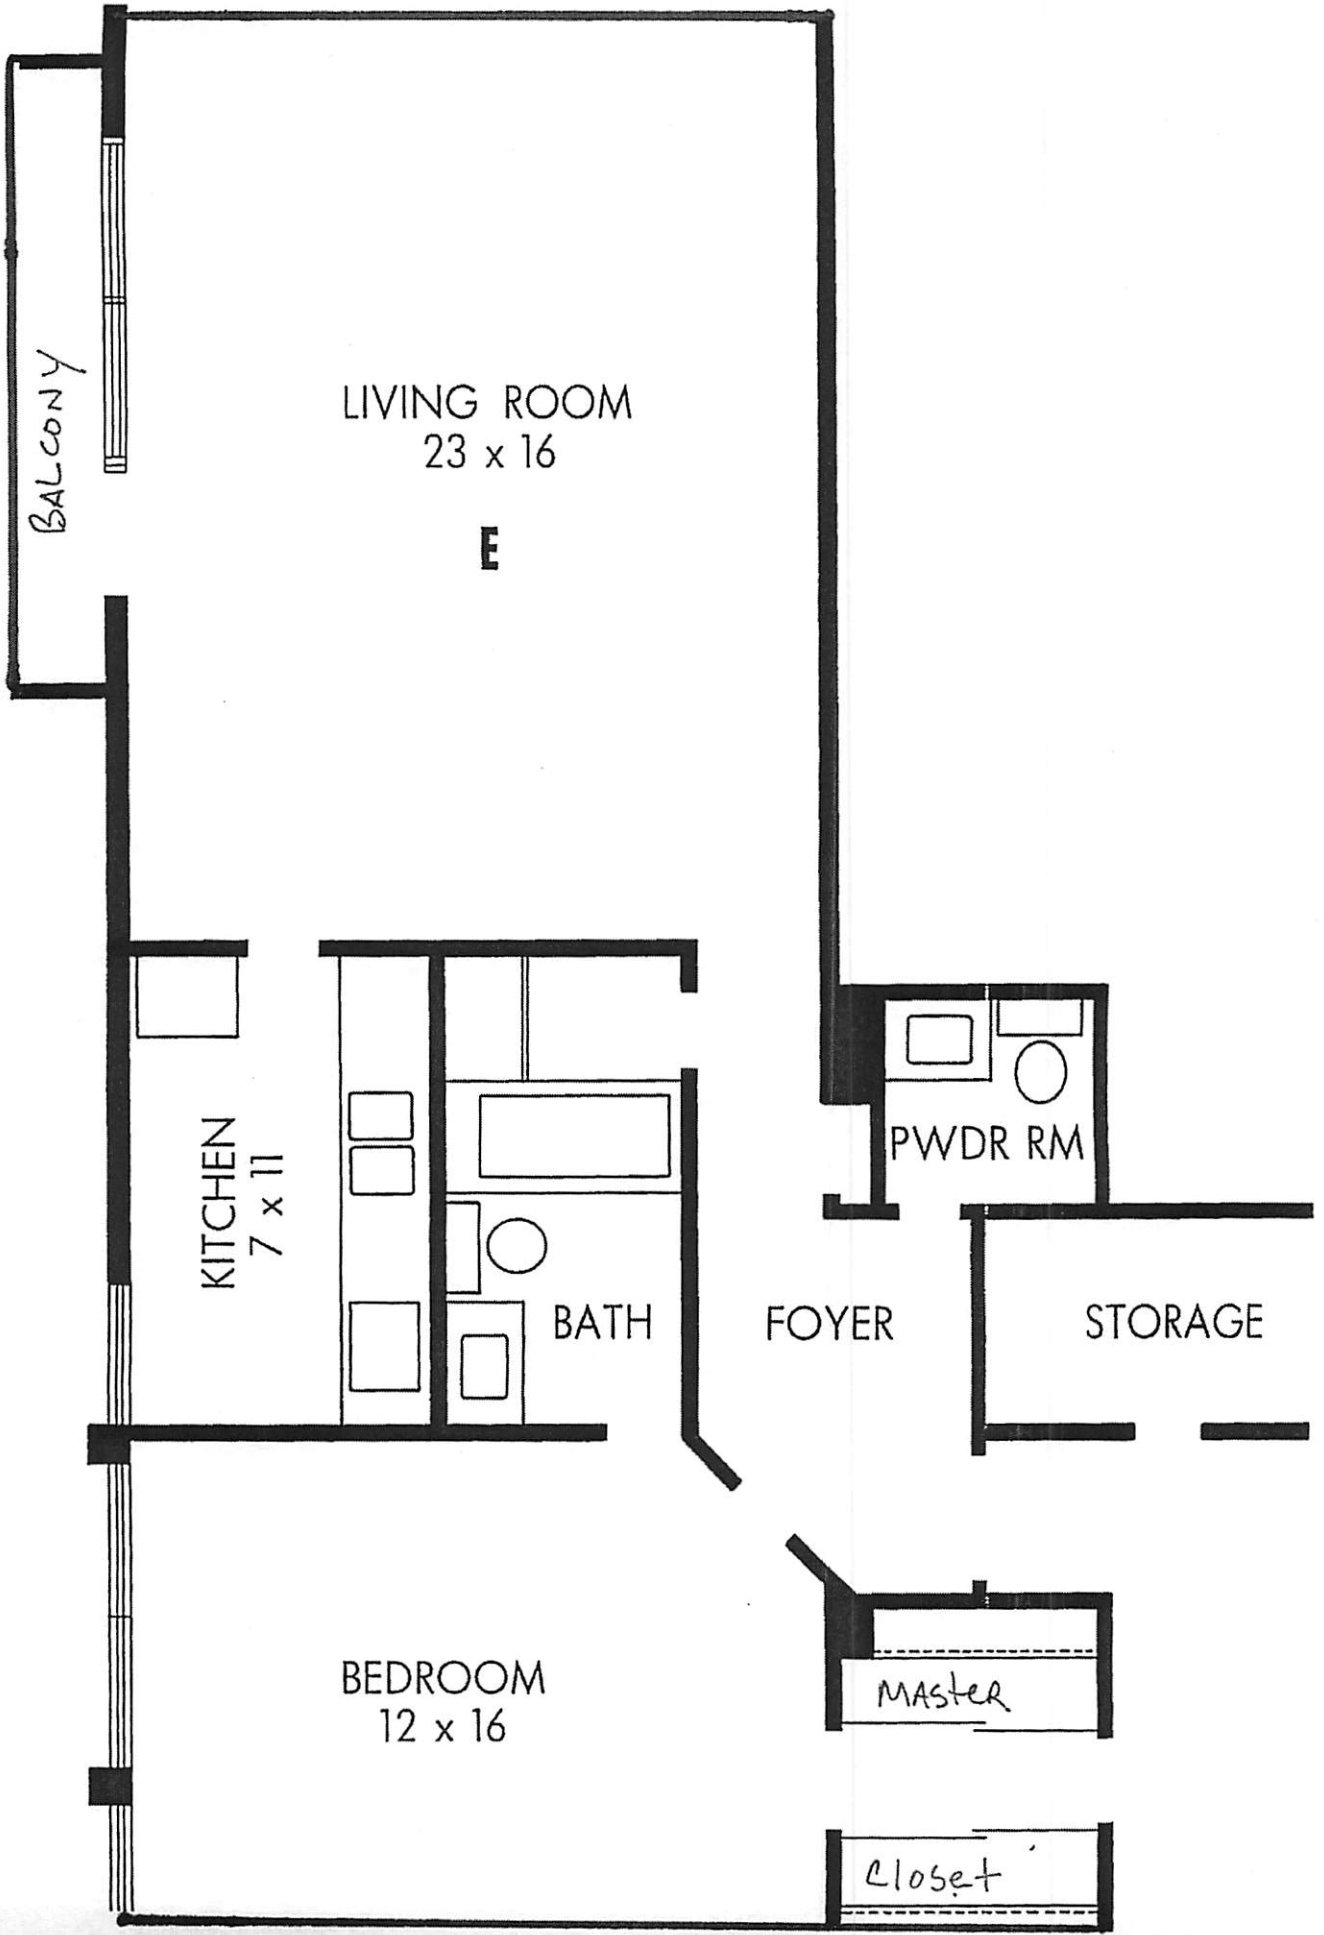

888 Intracoastal Drive, Fort Lauderdale, Florida 33304

STORAGE

BATH

PWDR RM

FOYER

BEDROOM
12 x 16

LIVING ROOM
16 x 21

B

KITCHEN
9 x 9

BALCONY

BALCONY

BEDROOM
12 x 15

LIVING ROOM
23 x 16

D

FOYER

PWDR RM

KITCHEN
8 x 10

BALCONY

LIVING ROOM
23 x 16

E

KITCHEN
7 x 11

BATH

PWDR RM

FOYER

STORAGE

BEDROOM
12 x 16

Master

Closet

BEDROOM
12 x 16

KITCHEN
7 x 11

BATH

FOYER