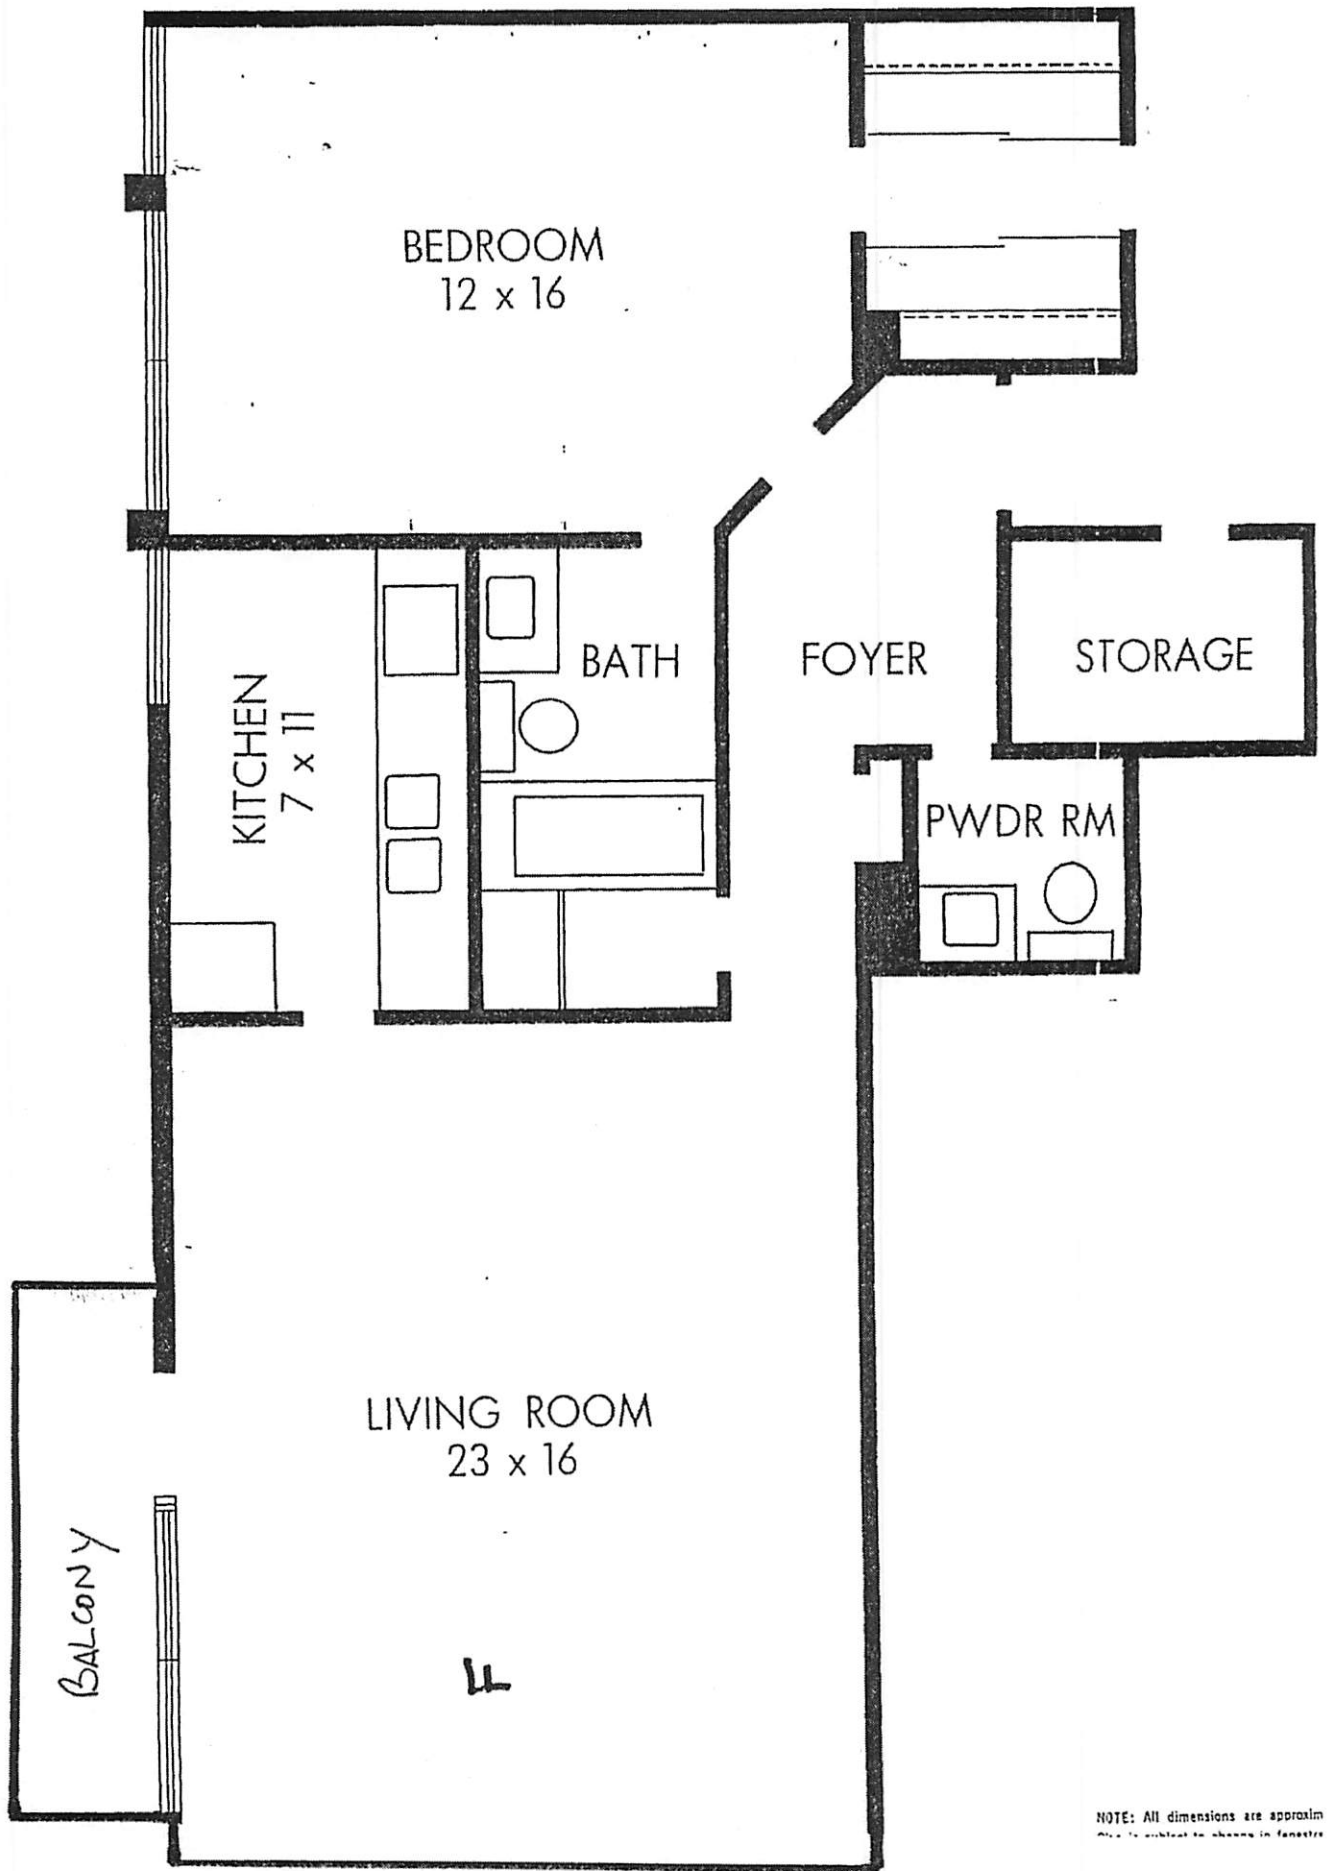

888 Intracoastal Drive, Fort Lauderdale, Florida 33304

STORAGE

BATH

PWDR RM

FOYER

BEDROOM
12 x 16

LIVING ROOM
16 x 21

B

KITCHEN
9 x 9

BALCONY

BALCONY

BEDROOM
12 x 15

LIVING ROOM
23 x 16

D

FOYER

PWDR RM

KITCHEN
8 x 10

BALCONY

LIVING ROOM
23 x 16

E

KITCHEN
7 x 11

BATH

PWDR RM

FOYER

STORAGE

BEDROOM
12 x 16

Master

Closet

BEDROOM
12 x 16

KITCHEN
7 x 11

BATH

FOYER