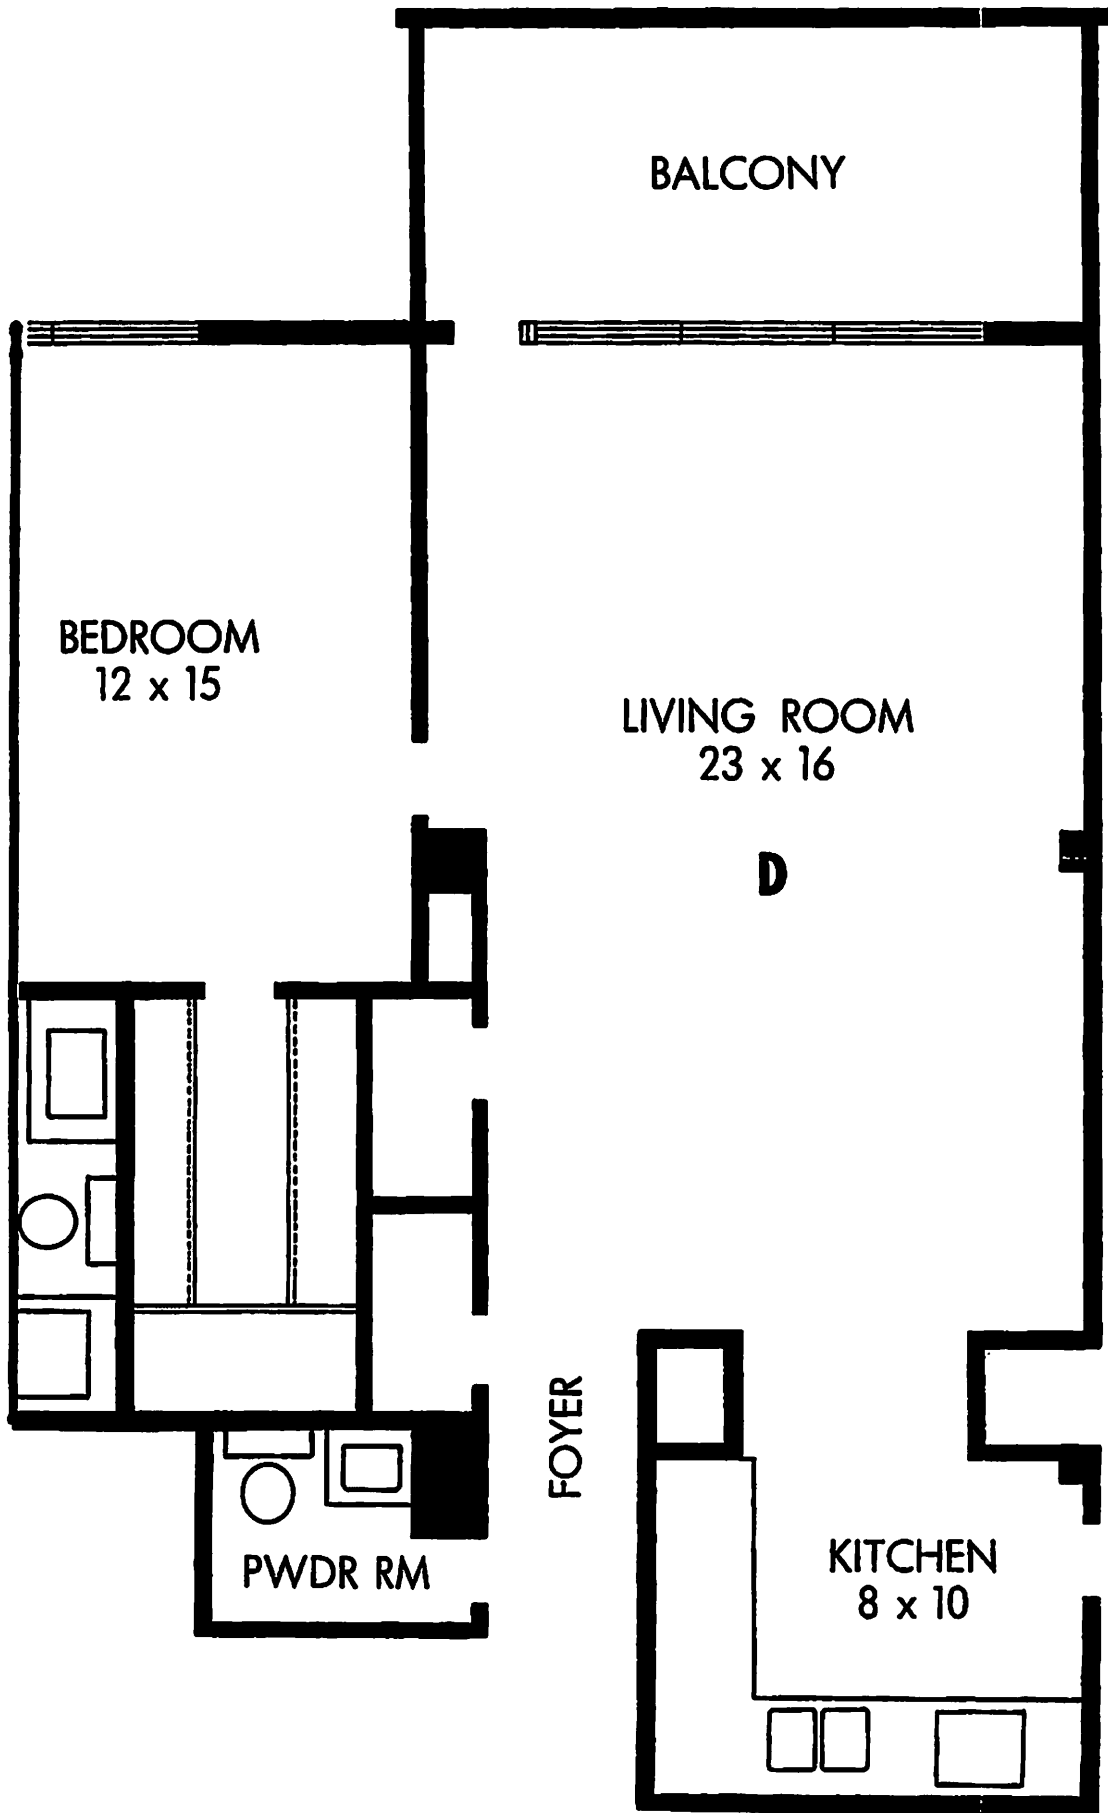

888 Intracoastal Drive, Fort Lauderdale, Florida 33304

STORAGE

BATH

PWDR RM

FOYER

BEDROOM
12 x 16

LIVING ROOM
16 x 21

B

KITCHEN
9 x 9

BALCONY

BALCONY

BEDROOM
12 x 15

LIVING ROOM
23 x 16

D

FOYER

PWDR RM

KITCHEN
8 x 10

BALCONY

LIVING ROOM
23 x 16

E

KITCHEN
7 x 11

BATH

PWDR RM

FOYER

STORAGE

BEDROOM
12 x 16

Master

Closet

BEDROOM
12 x 16

KITCHEN
7 x 11

BATH

FOYER