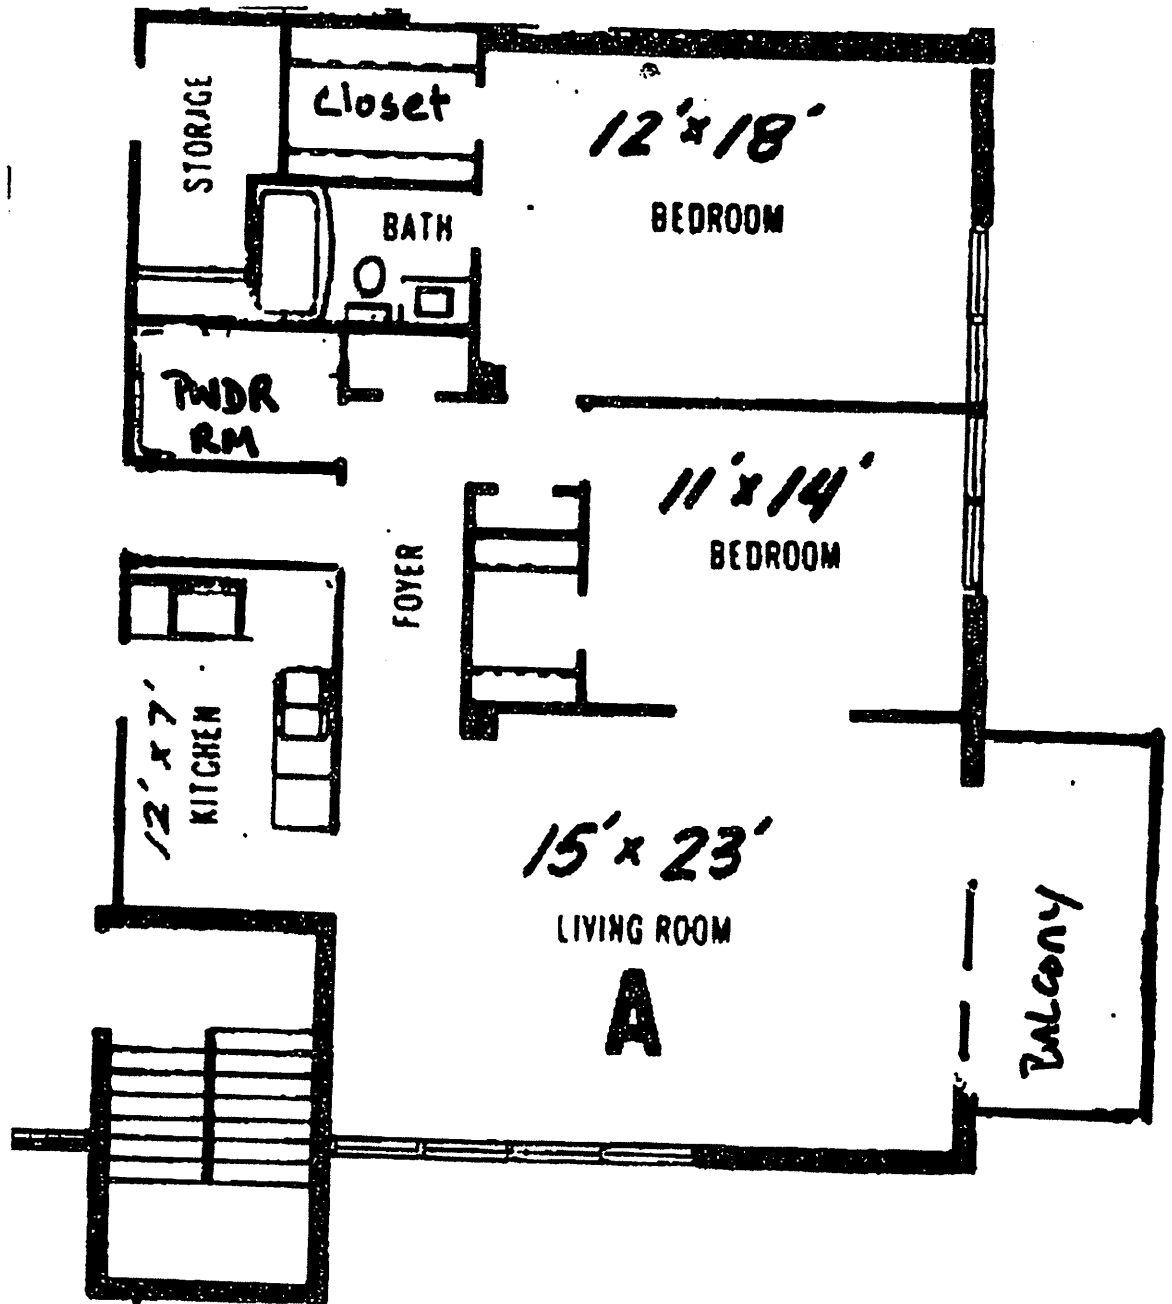

888 Intracoastal Drive, Fort Lauderdale, Florida 33304

STORAGE

BATH

PWDR RM

FOYER

BEDROOM
12 x 16

LIVING ROOM
16 x 21

B

KITCHEN
9 x 9

BALCONY

BALCONY

BEDROOM
12 x 15

LIVING ROOM
23 x 16

D

FOYER

PWDR RM

KITCHEN
8 x 10

BALCONY

LIVING ROOM
23 x 16

E

KITCHEN
7 x 11

BATH

PWDR RM

FOYER

STORAGE

BEDROOM
12 x 16

Master

Closet

BEDROOM
12 x 16

KITCHEN
7 x 11

BATH

FOYER