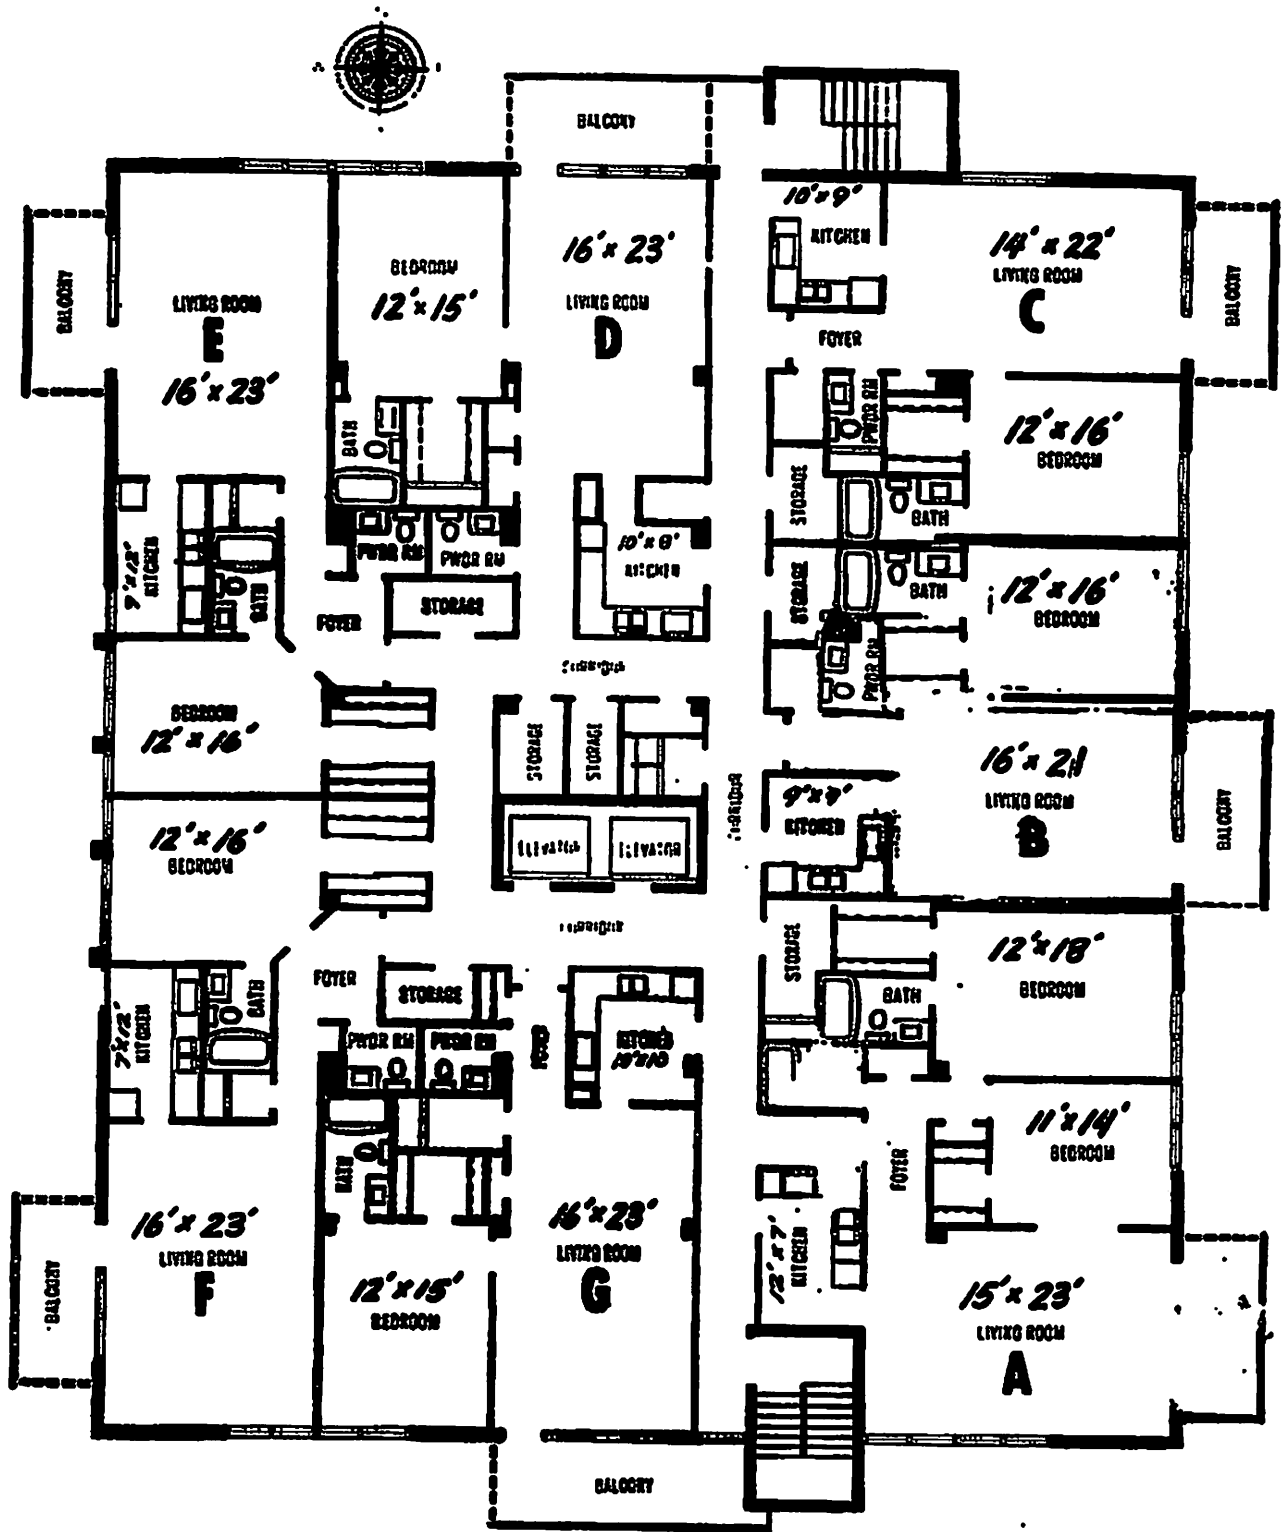

888 Intracoastal Drive, Fort Lauderdale, Florida 33304

STORAGE

BATH

PWDR RM

FOYER

BEDROOM
12 x 16

LIVING ROOM
16 x 21

B

KITCHEN
9 x 9

BALCONY

BALCONY

BEDROOM
12 x 15

LIVING ROOM
23 x 16

D

FOYER

PWDR RM

KITCHEN
8 x 10

BALCONY

LIVING ROOM
23 x 16

E

KITCHEN
7 x 11

BATH

PWDR RM

FOYER