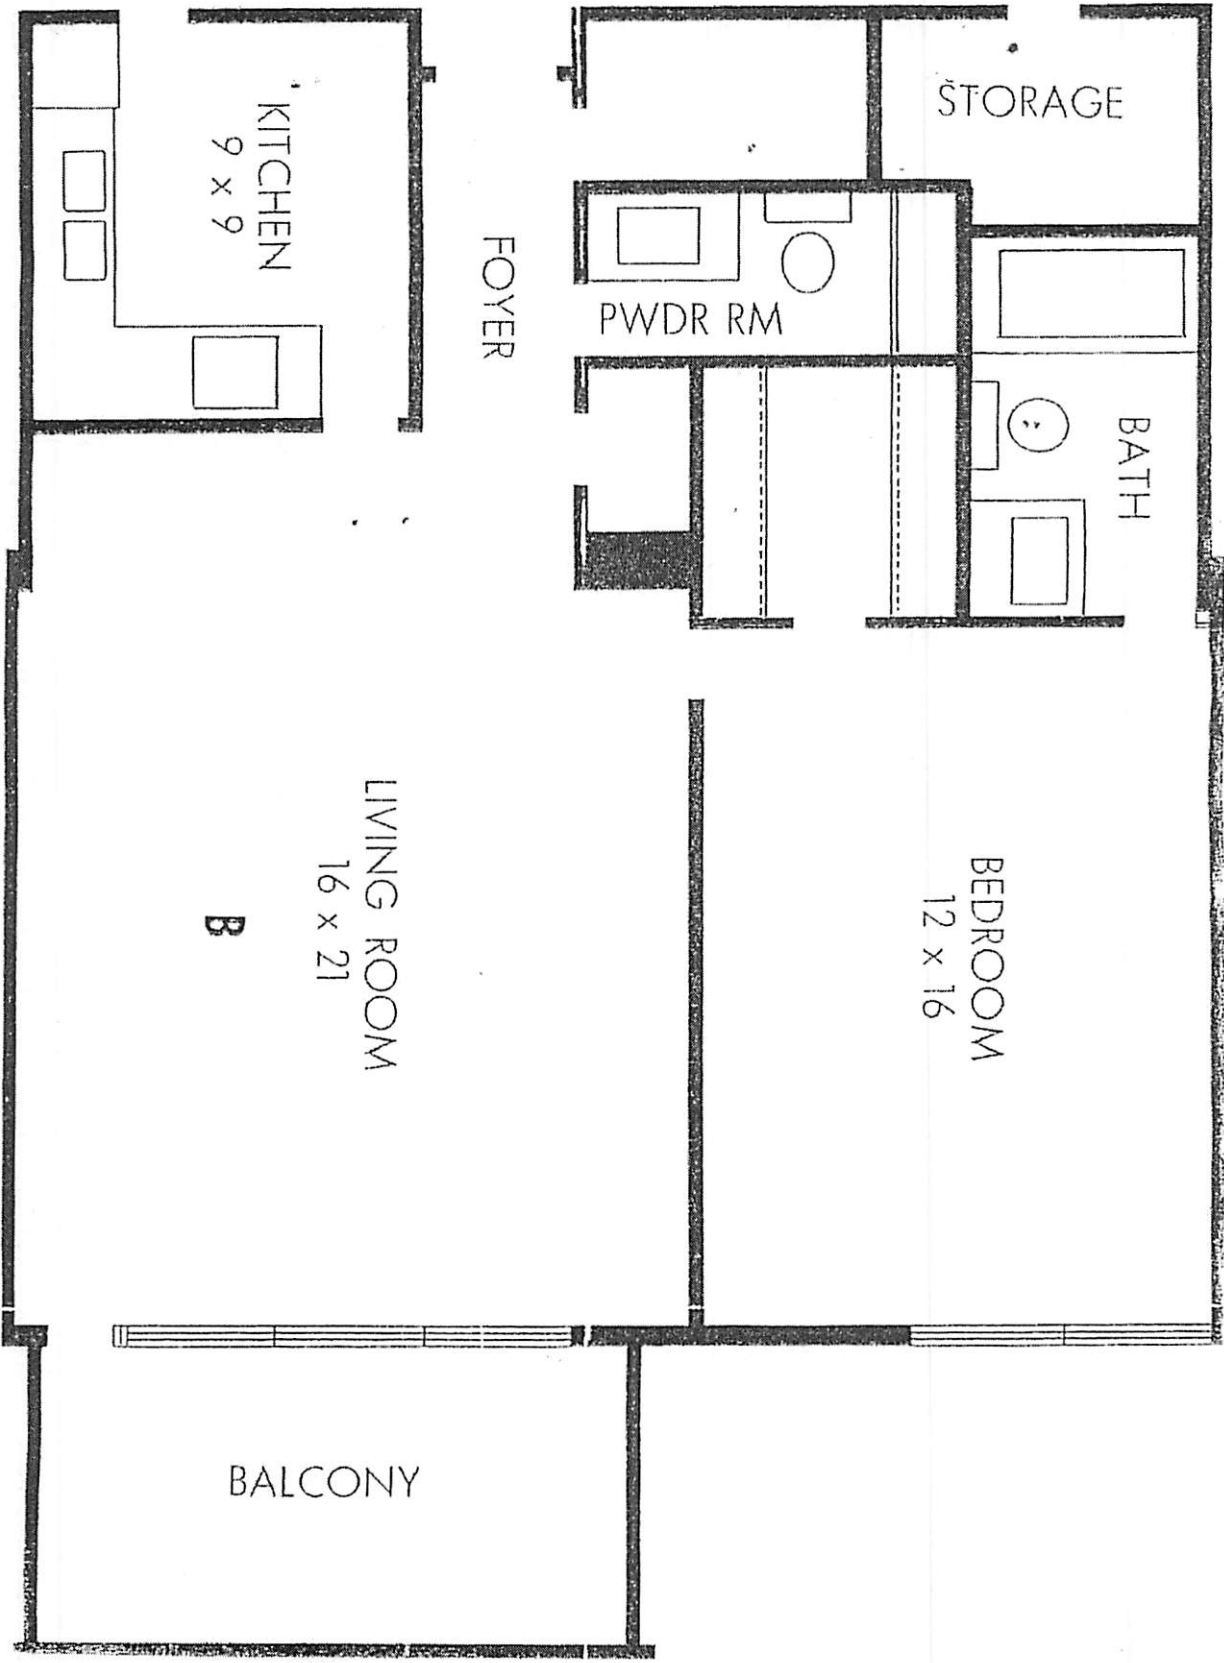

888 Intracoastal Drive, Fort Lauderdale, Florida 33304

STORAGE

BATH

PWDR RM

FOYER

BEDROOM
12 x 16

LIVING ROOM
16 x 21

B

KITCHEN
9 x 9

BALCONY

BALCONY

BEDROOM
12 x 15

LIVING ROOM
23 x 16

D

FOYER

PWDR RM

KITCHEN
8 x 10

BALCONY

LIVING ROOM
23 x 16

E

KITCHEN
7 x 11

BATH

PWDR RM

FOYER

STORAGE

BEDROOM
12 x 16

Master

Closet

BEDROOM
12 x 16

KITCHEN
7 x 11

BATH

FOYER